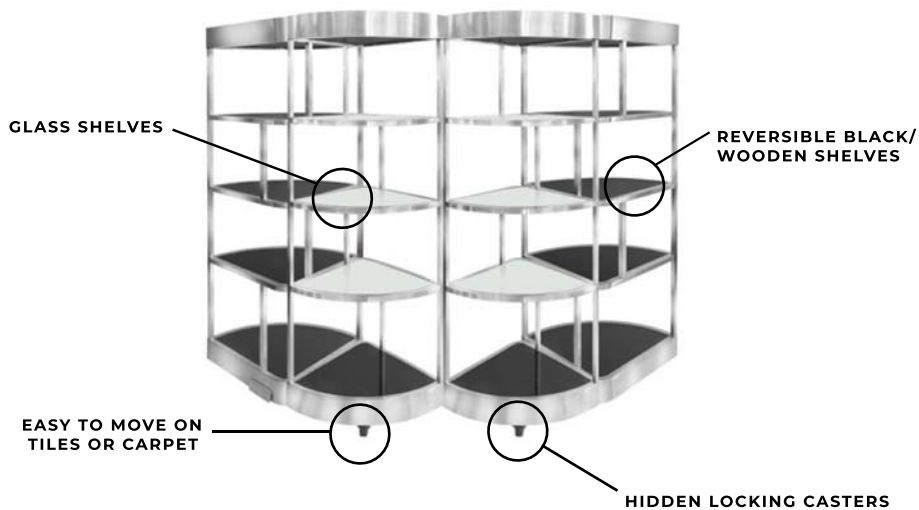

MOBILE BUFFETS

The Pi | Buffet Display

▼ INTERCHANGEABLE SHELVES FOR ALL SIZE DISPLAYS ▼

— SUGGESTED DISPLAY OPTIONS —

COLLECTION

MODEL

THE PI

Large Display Glass Shelves

33 1/2"W x 22"D x 74 3/4"H
Stainless Steel

#ST1860G

Large Display Reversible Shelves

33 1/2"W x 22"D x 74 3/4"H
Stainless Steel

#ST1860W

Small Display Glass Shelves

33 1/2"W x 22"D x 57 1/4"H
Stainless Steel

#ST1870G

Small Display Reversible Shelves

33 1/2"W x 22"D x 57 1/4"H
Stainless Steel

#ST1870W